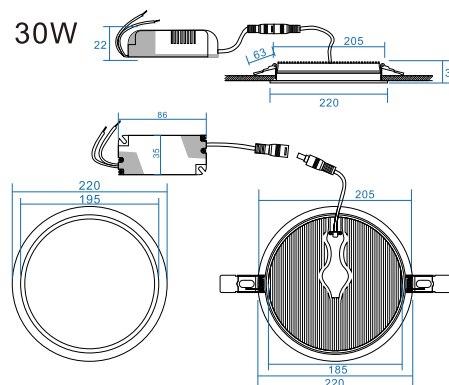

Durable thermally conductive Aluminum housing & External Driver

P.F > 0.9 & Life > 30,000 Hrs

OPENING/BEAM

High efficiency Ra>80 LED .

PRO	CRI ≥ 80	
IP20		L°
220-240V 50/60Hz		30000h

DIMENSION DRAW

Model:	Domo
Format:	Round
Location:	Interior
Wattage:	30W
Materials:	Aluminum
Led Color:	3000/4000/6000K
Product Dimension:	Φ220mm
Cut-Out size:	Φ205mm
IP Code:	20
Fixation:	Recessed
CRI :	80
Lumen Output:	2700LM
Frequency:	50/60 Hz
Beam Angle:	L°